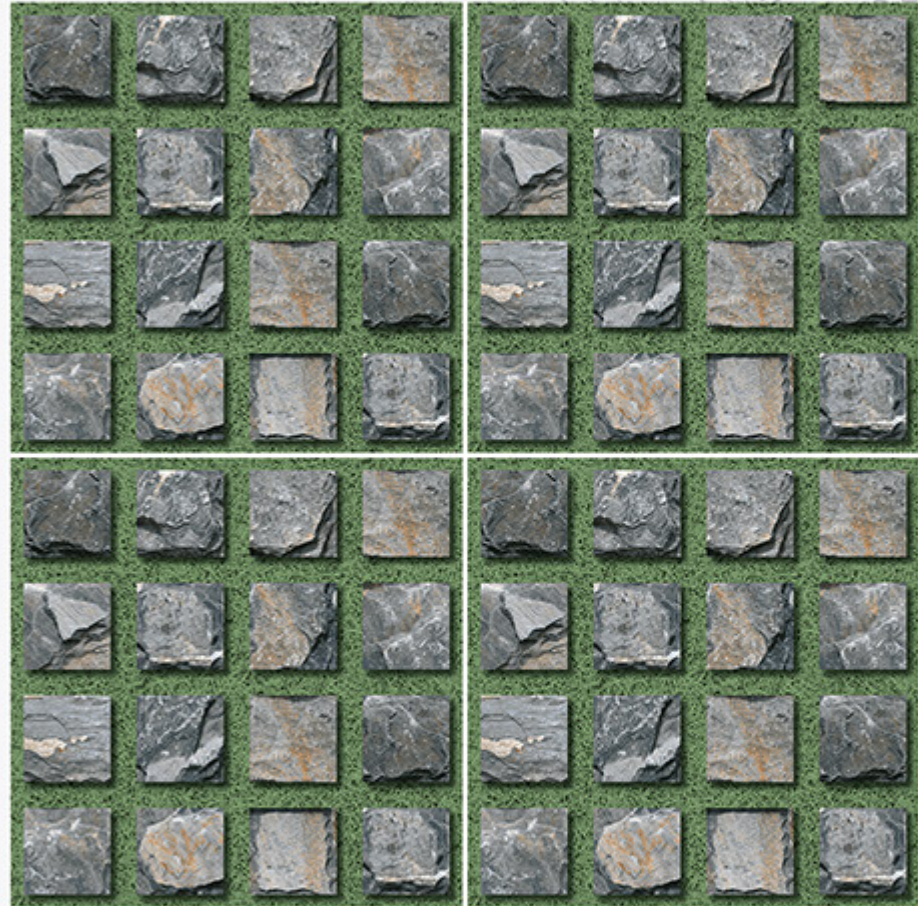

**THICKNESS
12MM**

HEAVY DUTY

**400X
400MM** **DIGITAL VITRIFIED
PARKING TILES**