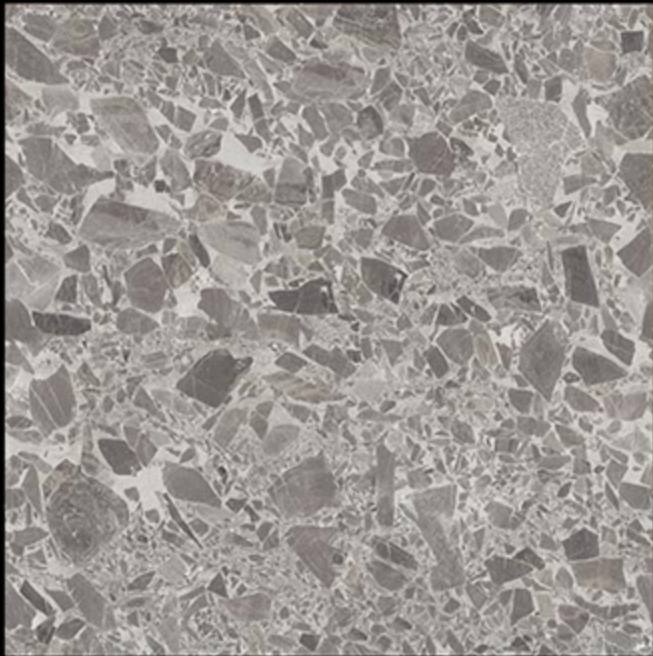

600 X 600 MM

MS-1060

SATIN MATT PORCELAIN TILES

600 X 600 MM

MS-1061

SATIN MATT PORCELAIN TILES

600 X 600 MM

MS-1062