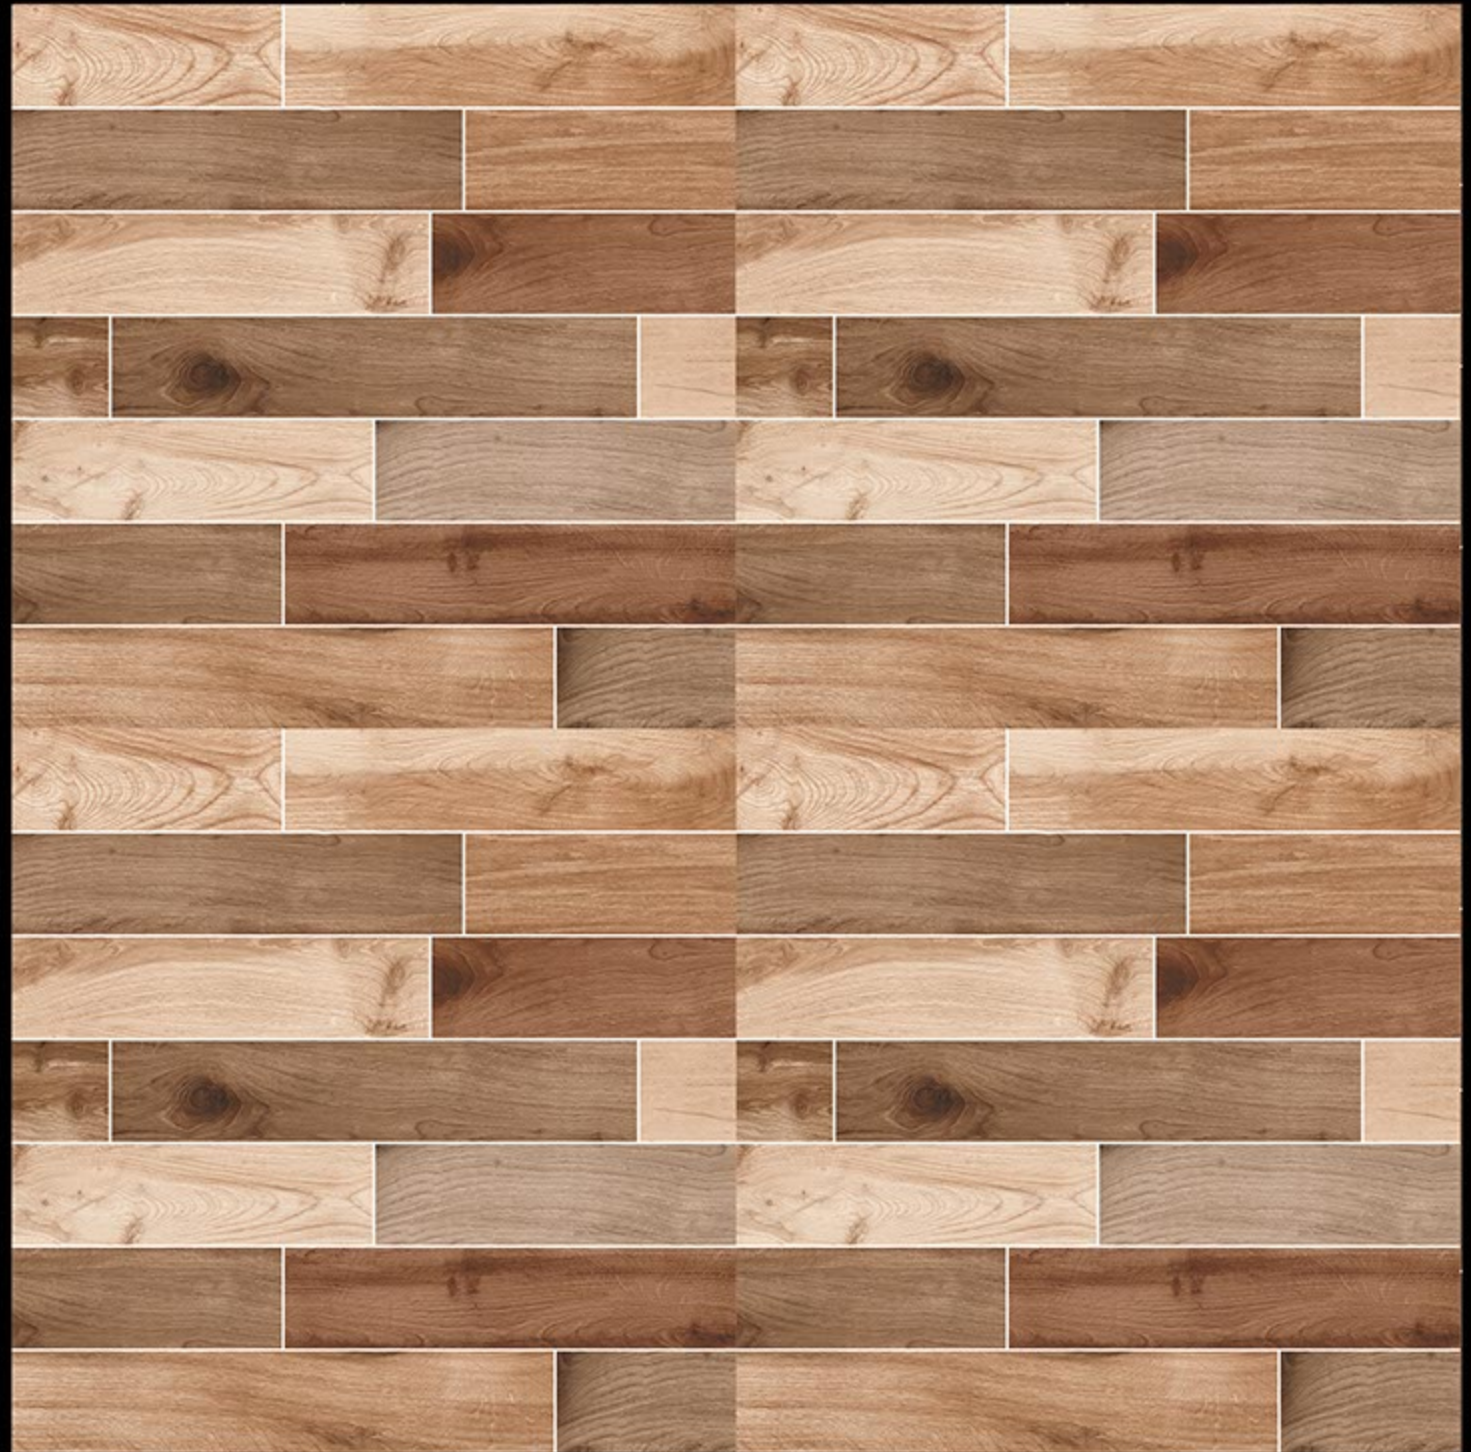

**WS-2059**

SATIN MATT PORCELAIN TILES

600 X 600 MM

**WS-2060**

SATIN MATT PORCELAIN TILES

600 X 600 MM

**WS-2061**

SATIN MATT PORCELAIN TILES