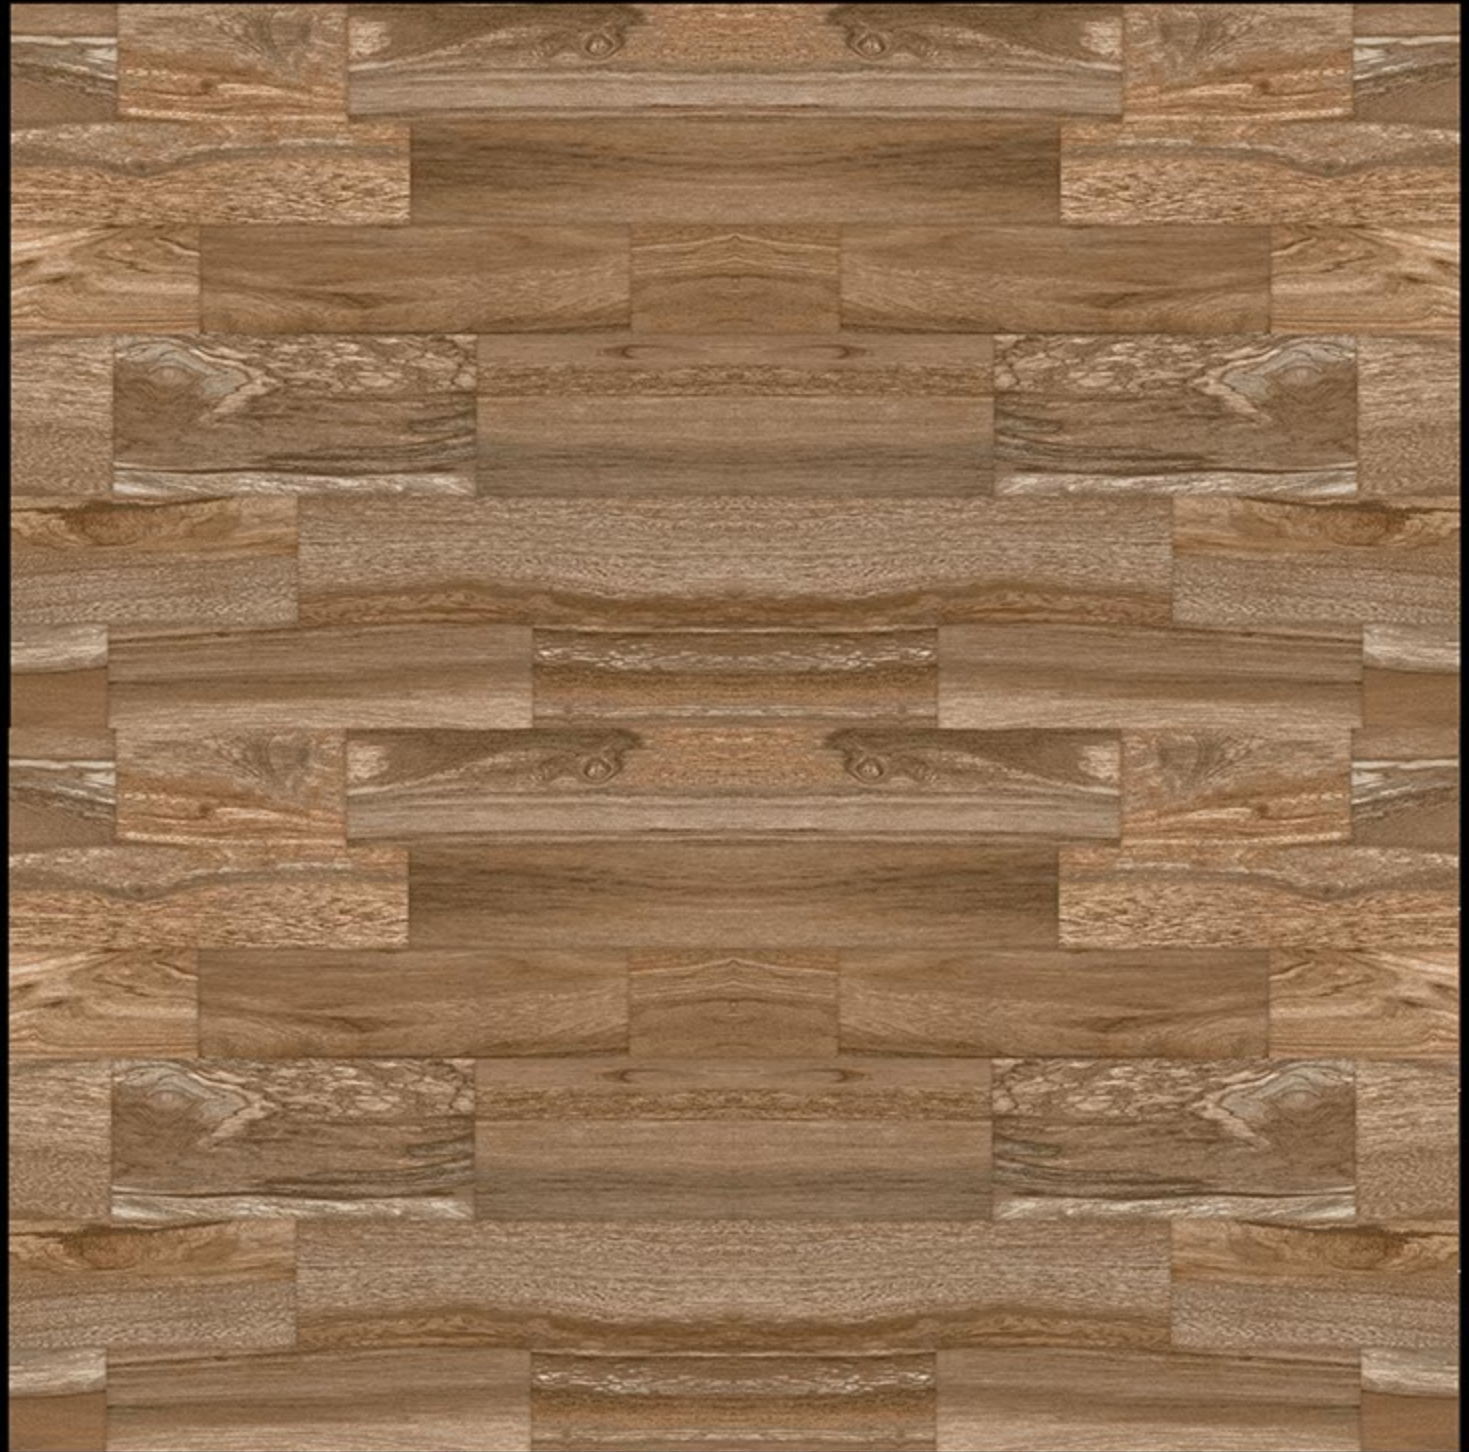

600 X 600 MM

WS-2187

SATIN MATT PORCELAIN TILES

600 X 600 MM

WS-2188

SATIN MATT PORCELAIN TILES

600 X 600 MM

WS-2189