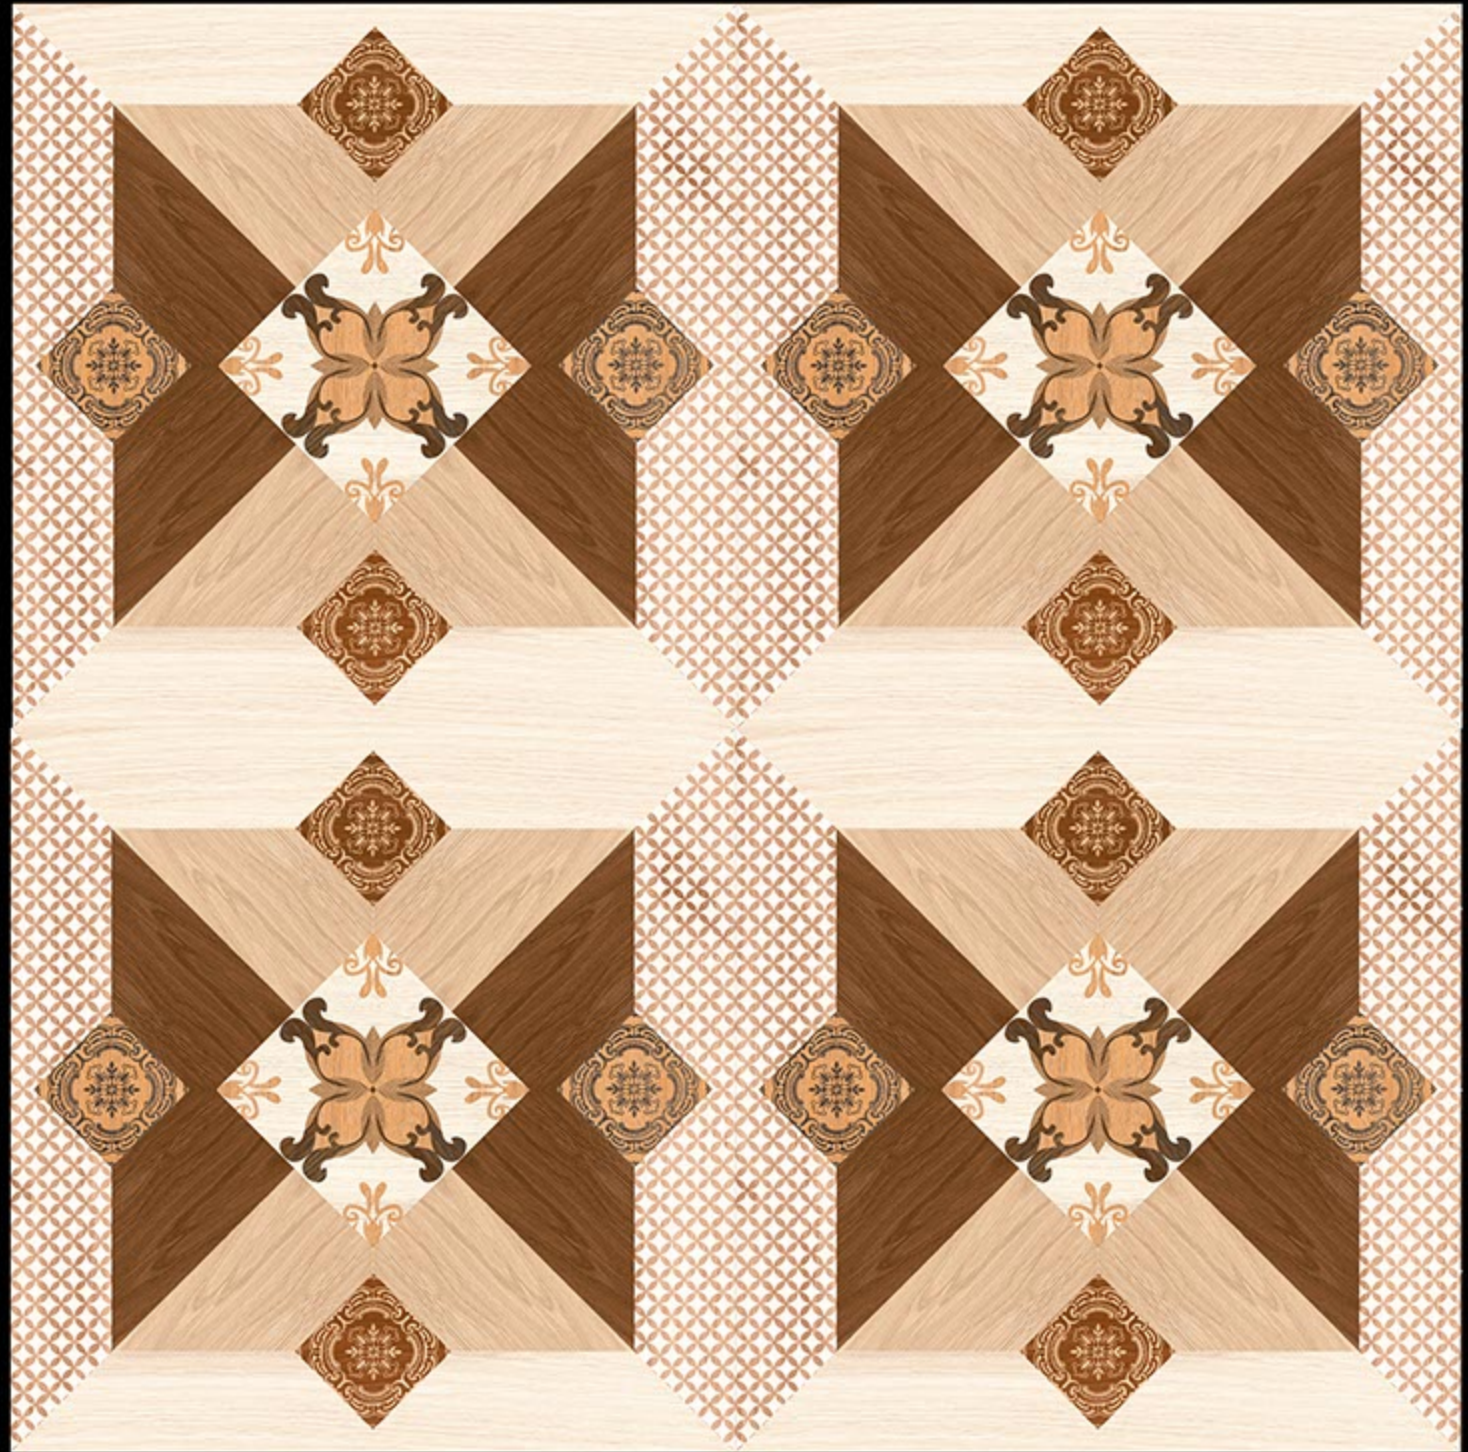

SATIN MATT PORCELAIN TILES

600 X 600 MM

WS-2133

SATIN MATT PORCELAIN TILES

600 X 600 MM

WS-2134

SATIN MATT PORCELAIN TILES

600 X 600 MM