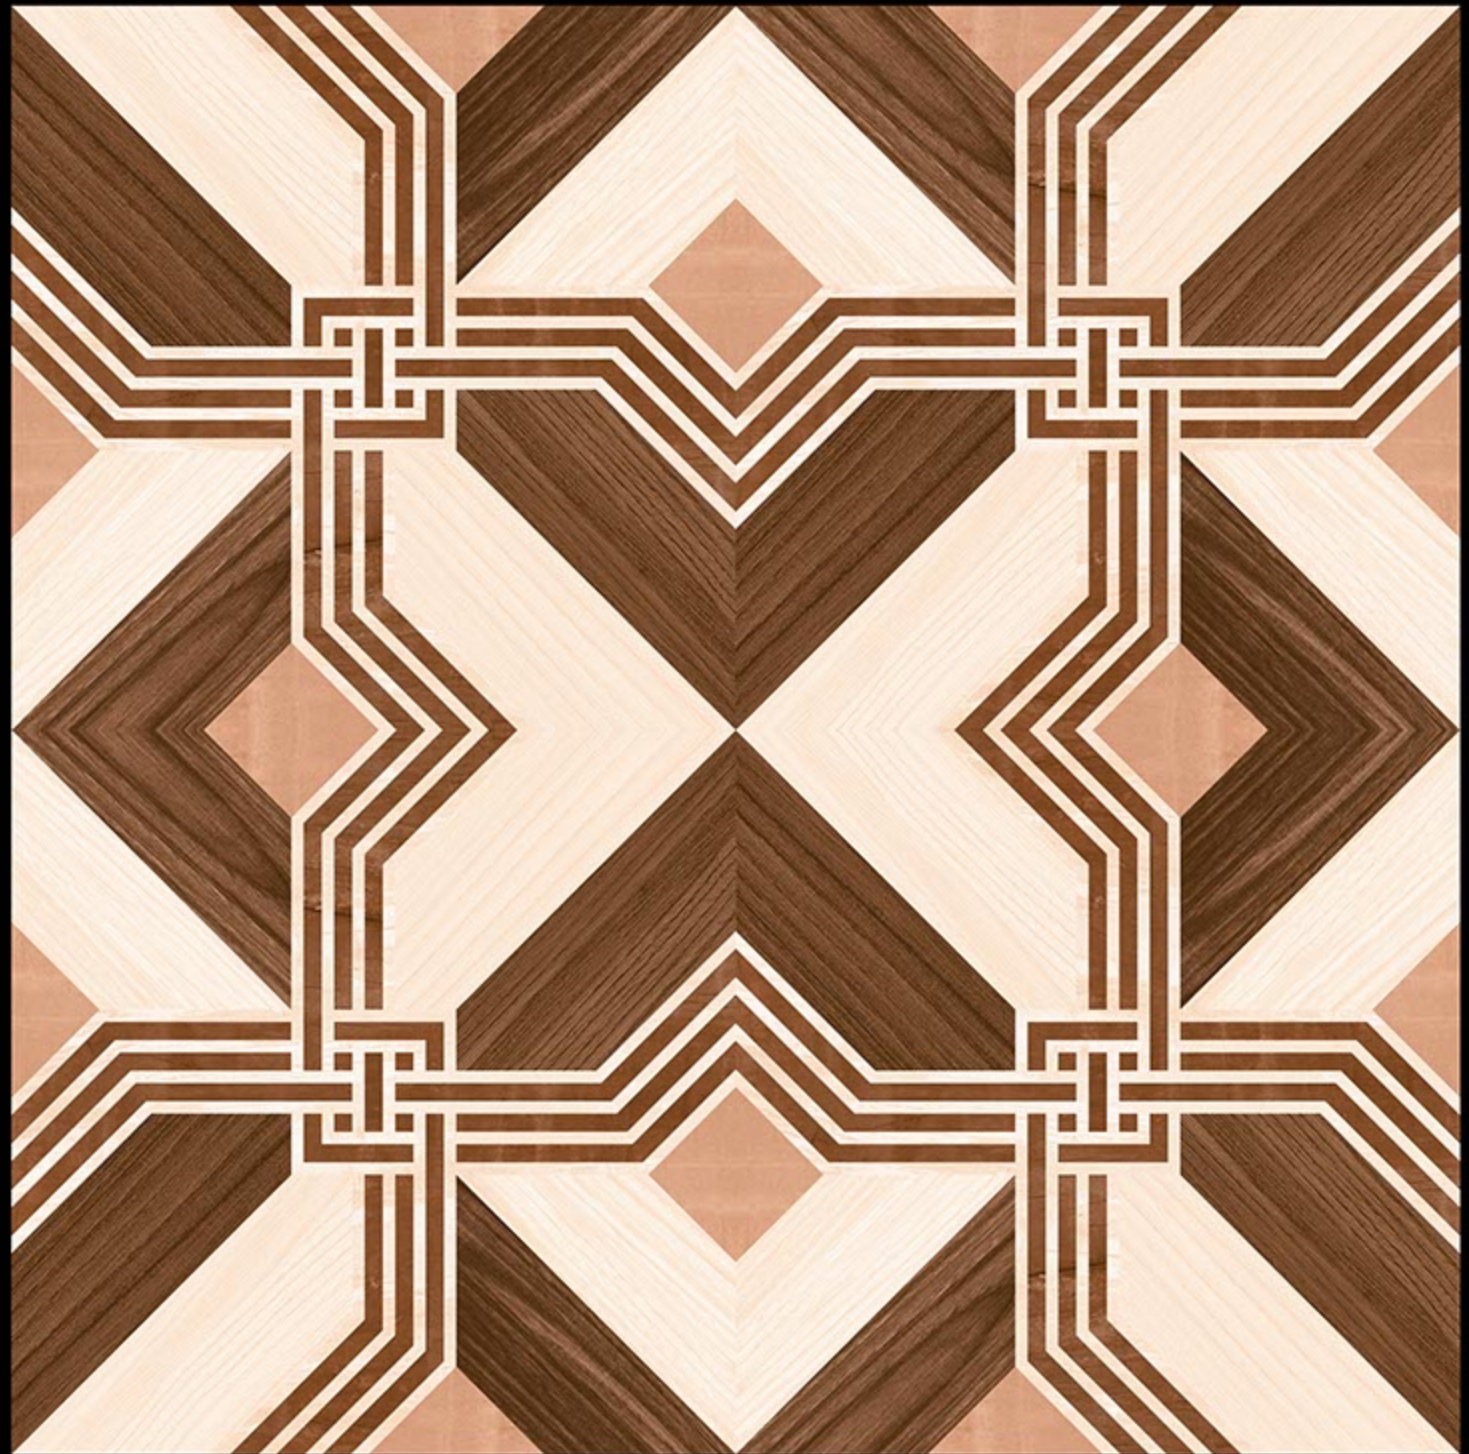

SATIN MATT PORCELAIN TILES

600 X 600 MM

WS-2119