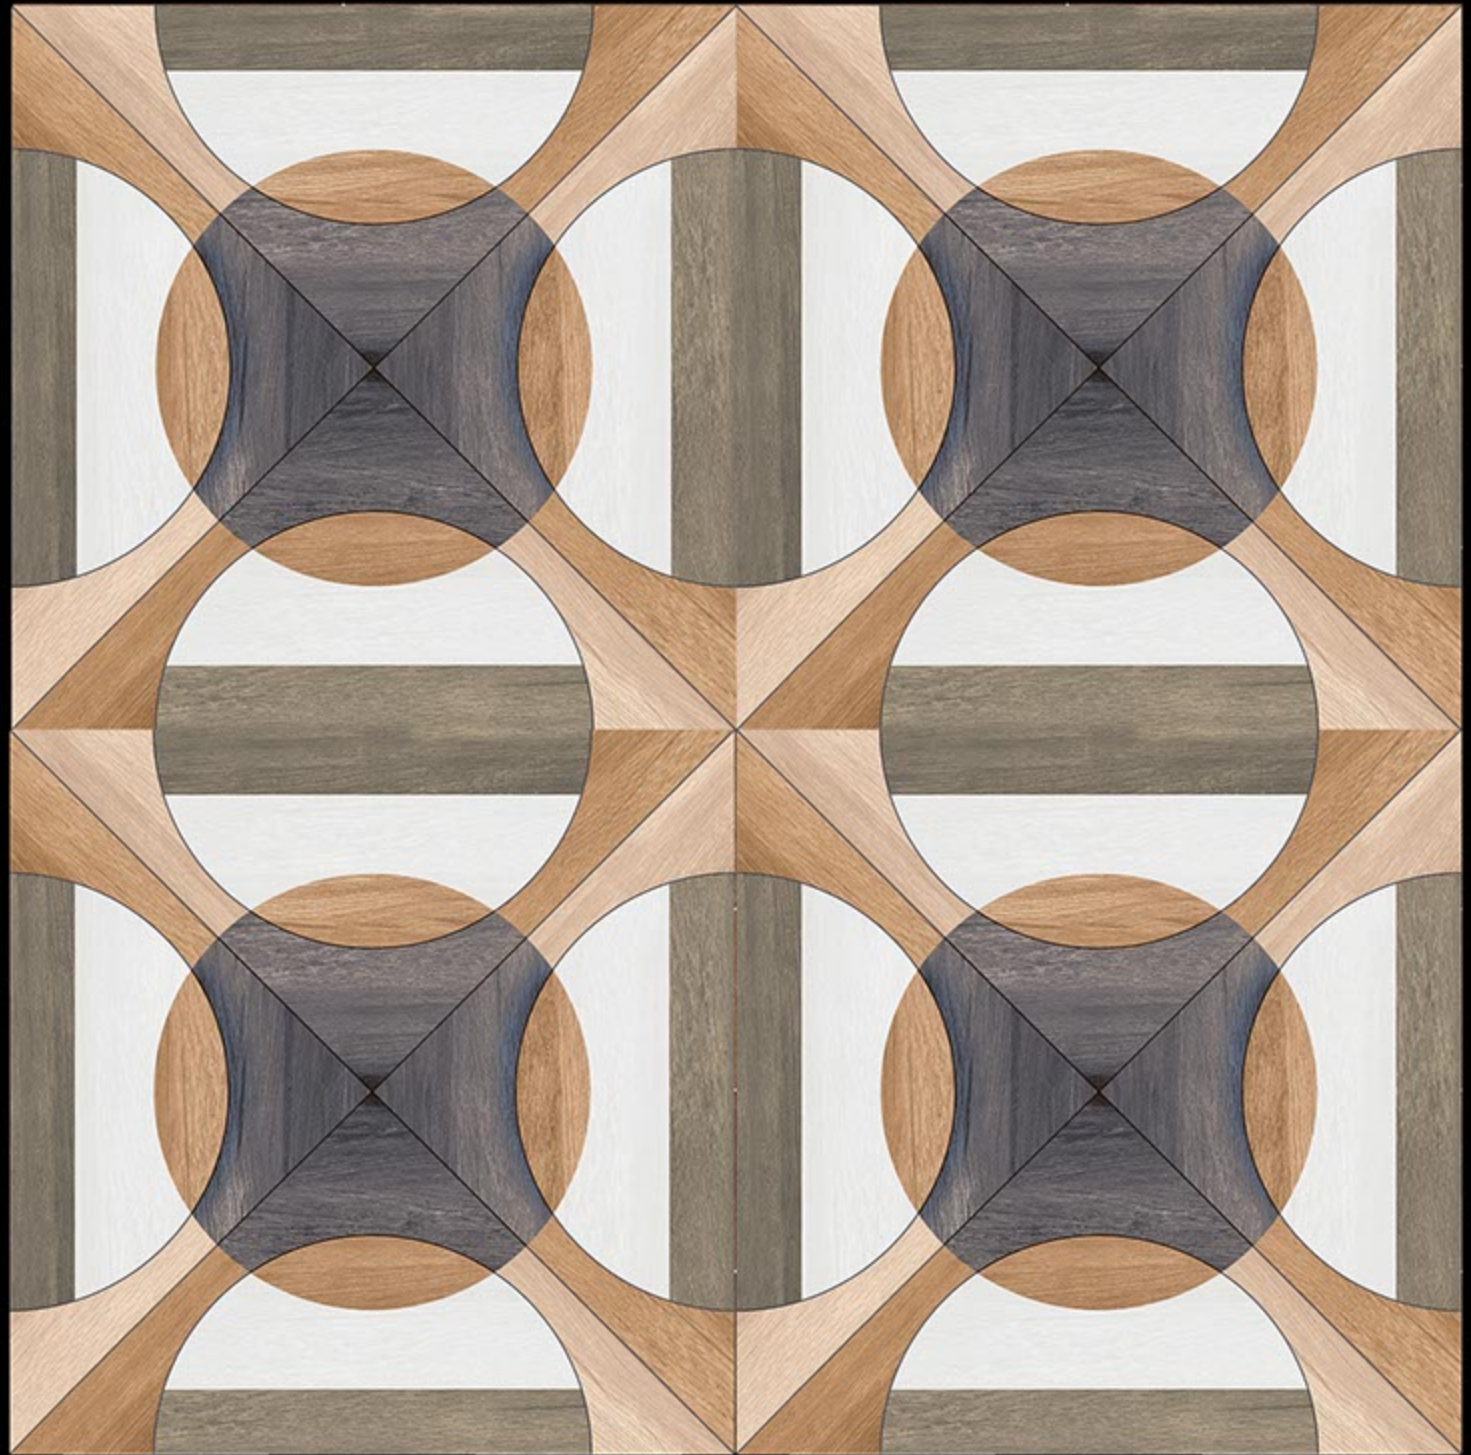

WS-2127

SATIN MATT PORCELAIN TILES

600 X 600 MM

WS-2128

SATIN MATT PORCELAIN TILES

600 X 600 MM

WS-2129

SATIN MATT PORCELAIN TILES