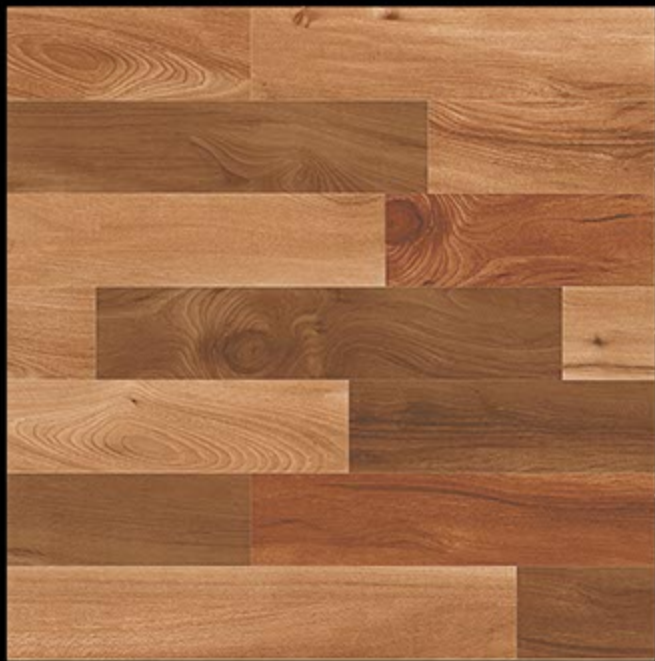

SATIN MATT PORCELAIN TILES

600 X 600 MM

WS-2174

SATIN MATT PORCELAIN TILES

600 X 600 MM

WS-2175

SATIN MATT PORCELAIN TILES

600 X 600 MM