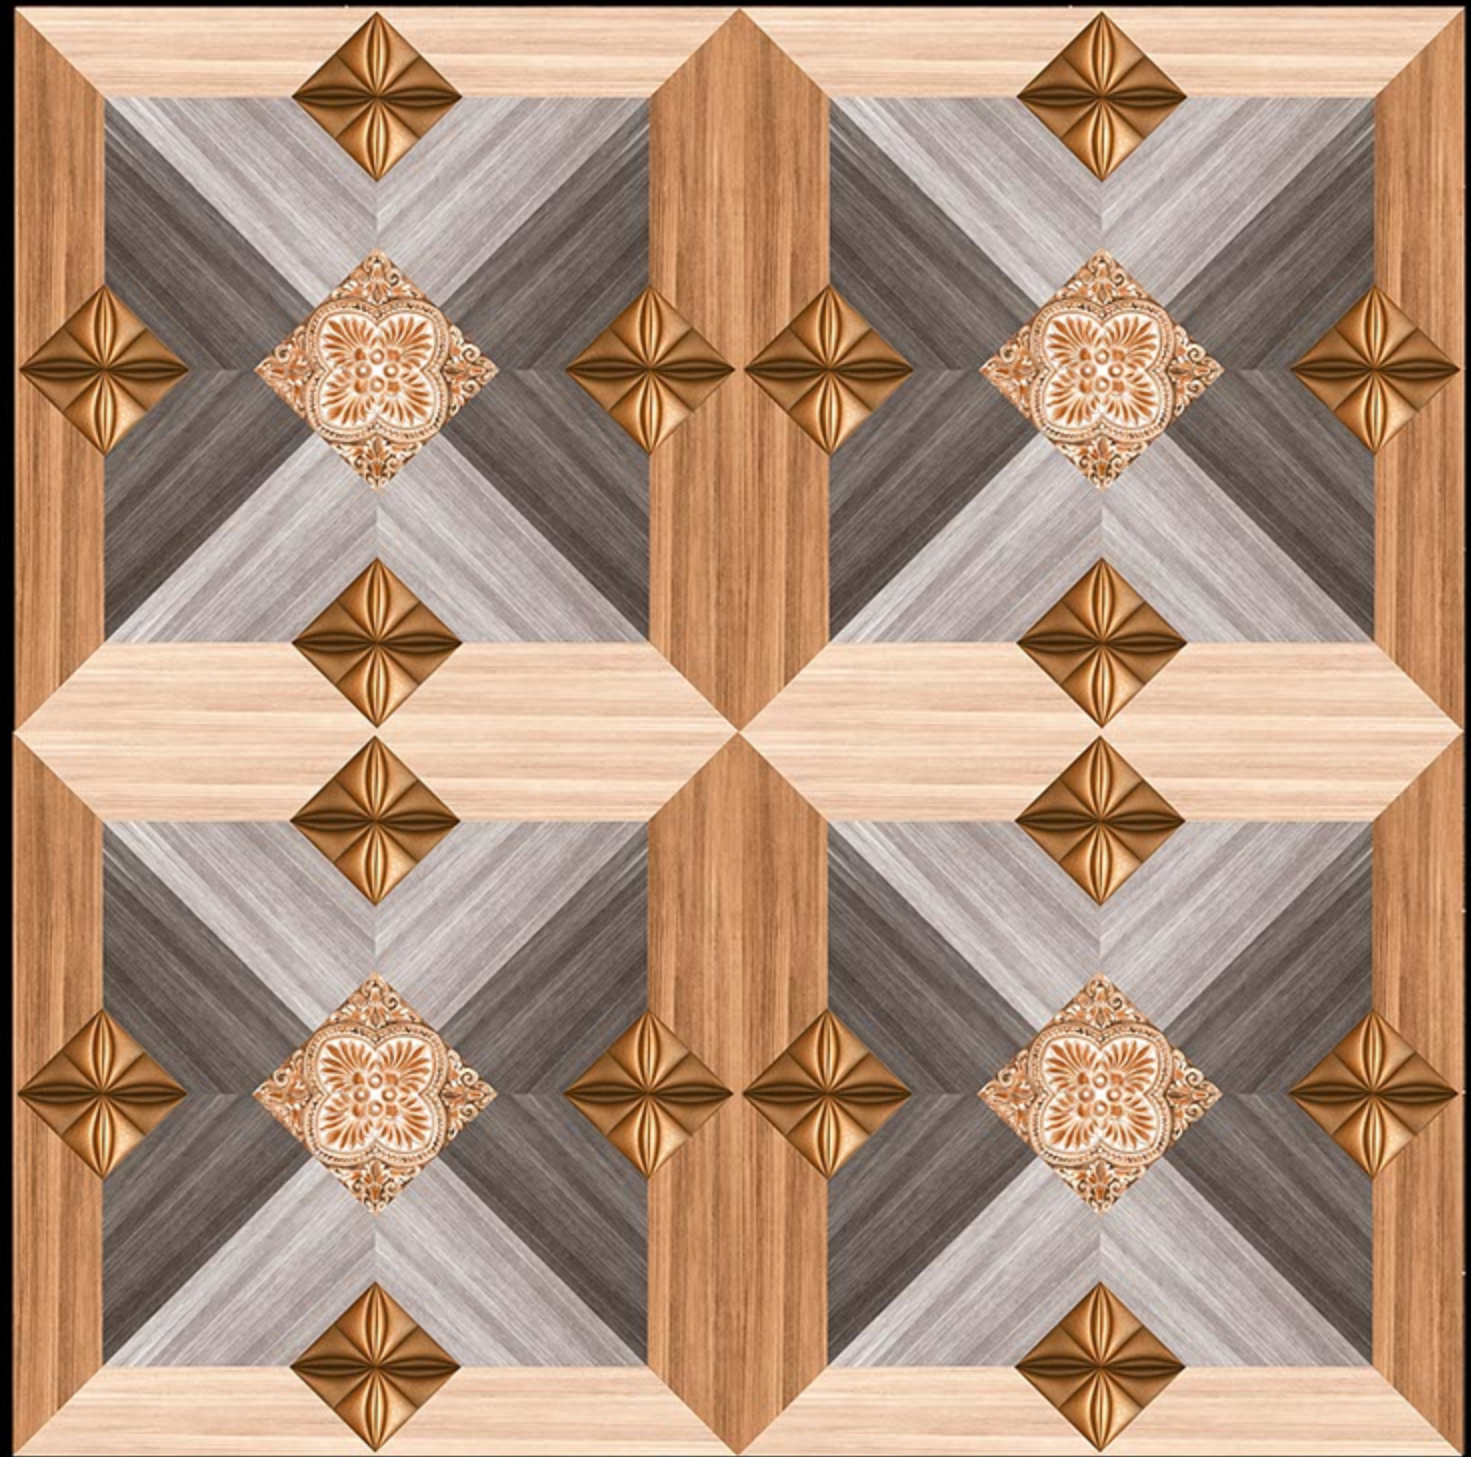

SATIN MATT PORCELAIN TILES

600 X 600 MM

WS-2198

SATIN MATT PORCELAIN TILES

600 X 600 MM

WS-2199

SATIN MATT PORCELAIN TILES

600 X 600 MM