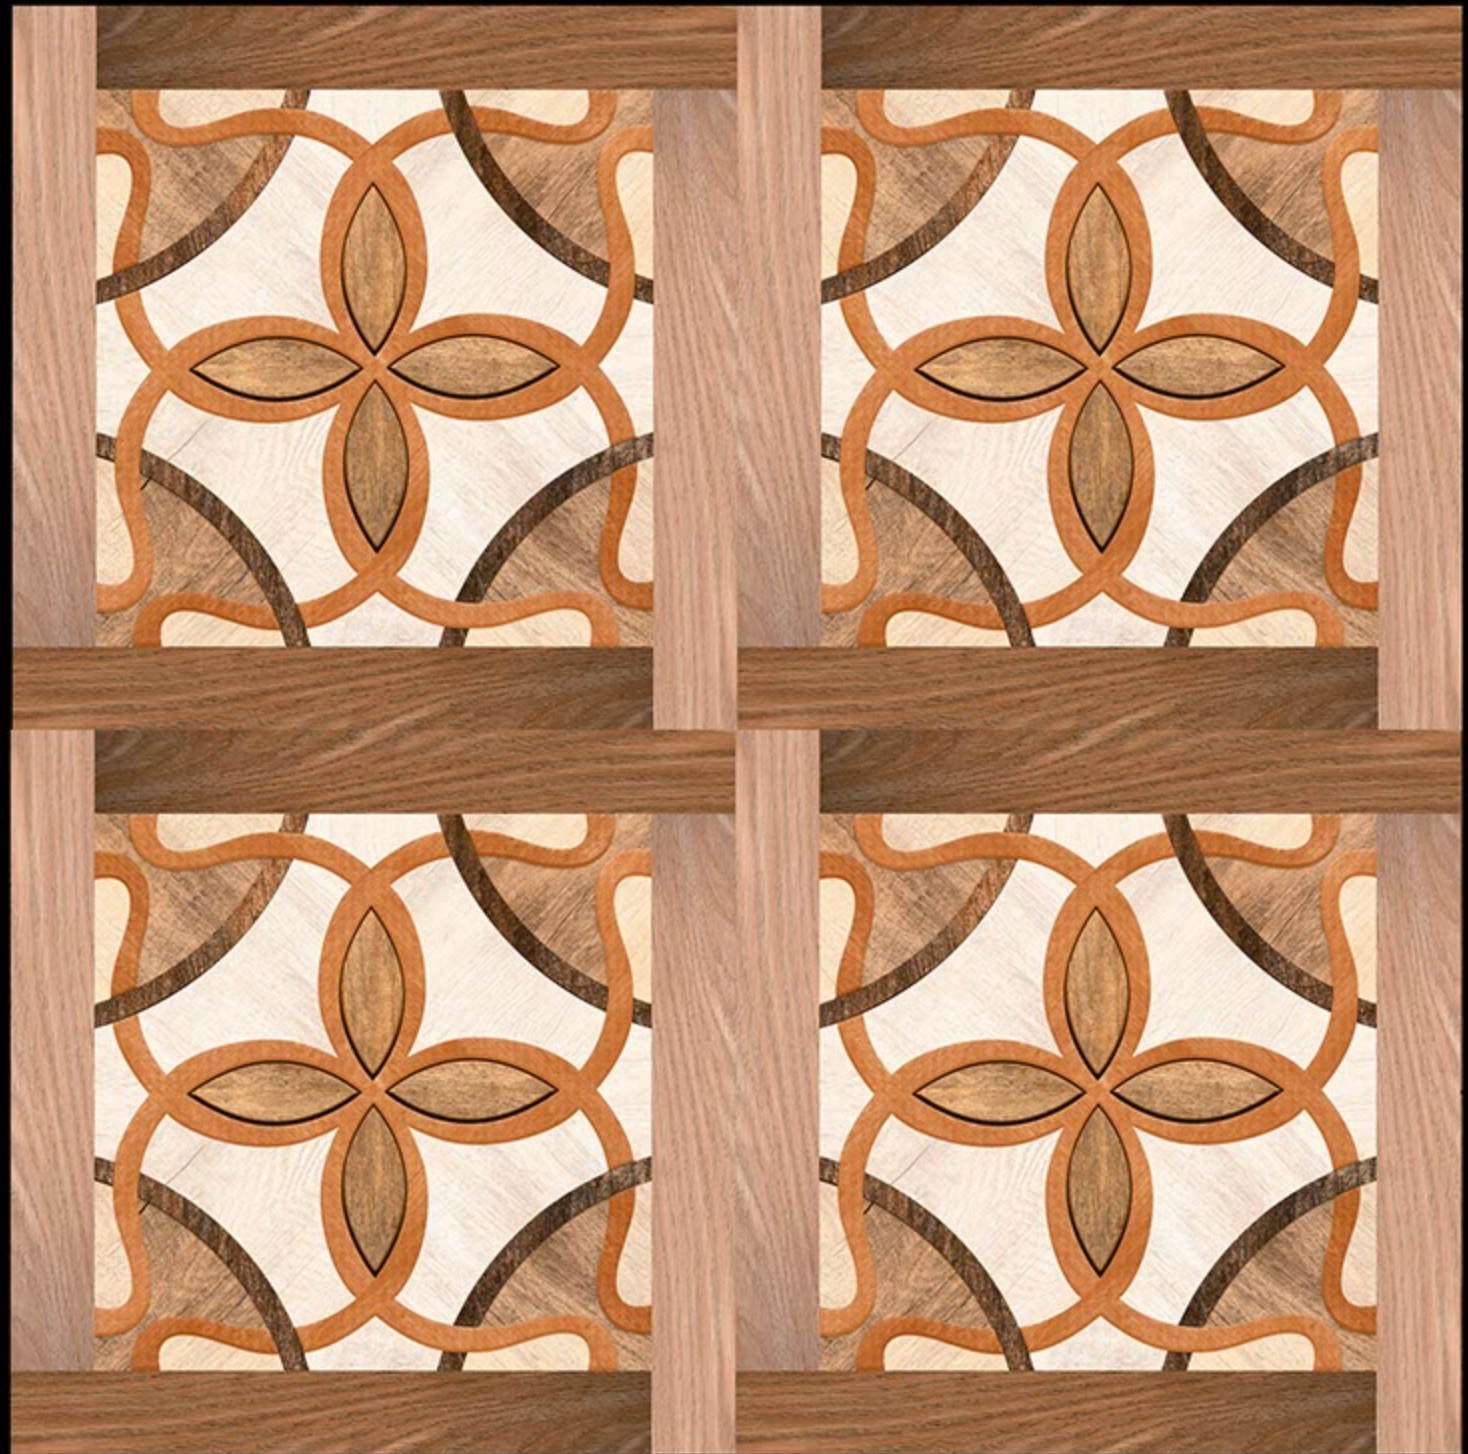

600 X 600 MM

WS-2179

SATIN MATT PORCELAIN TILES

600 X 600 MM

WS-2180

SATIN MATT PORCELAIN TILES

600 X 600 MM

WS-2181