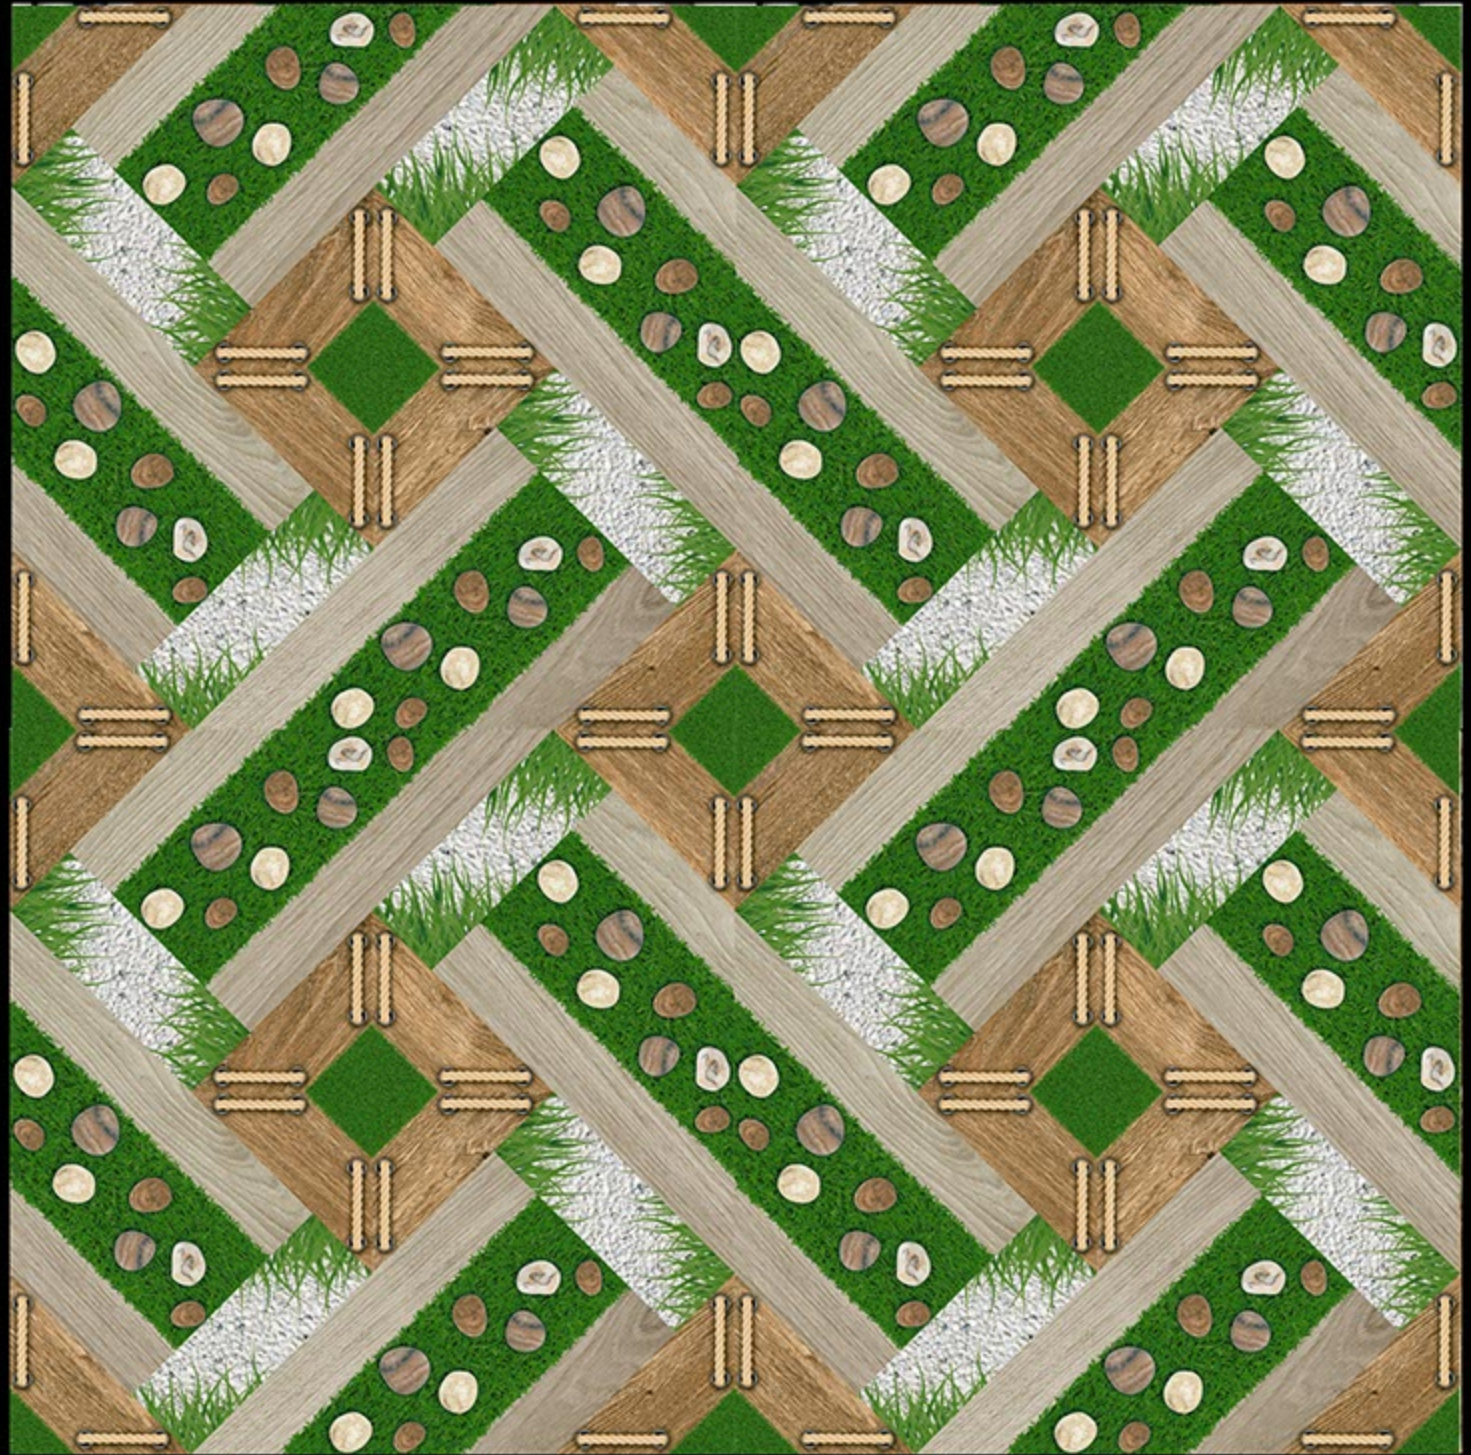

SATIN MATT PORCELAIN TILES

600 X 600 MM

WS-2249