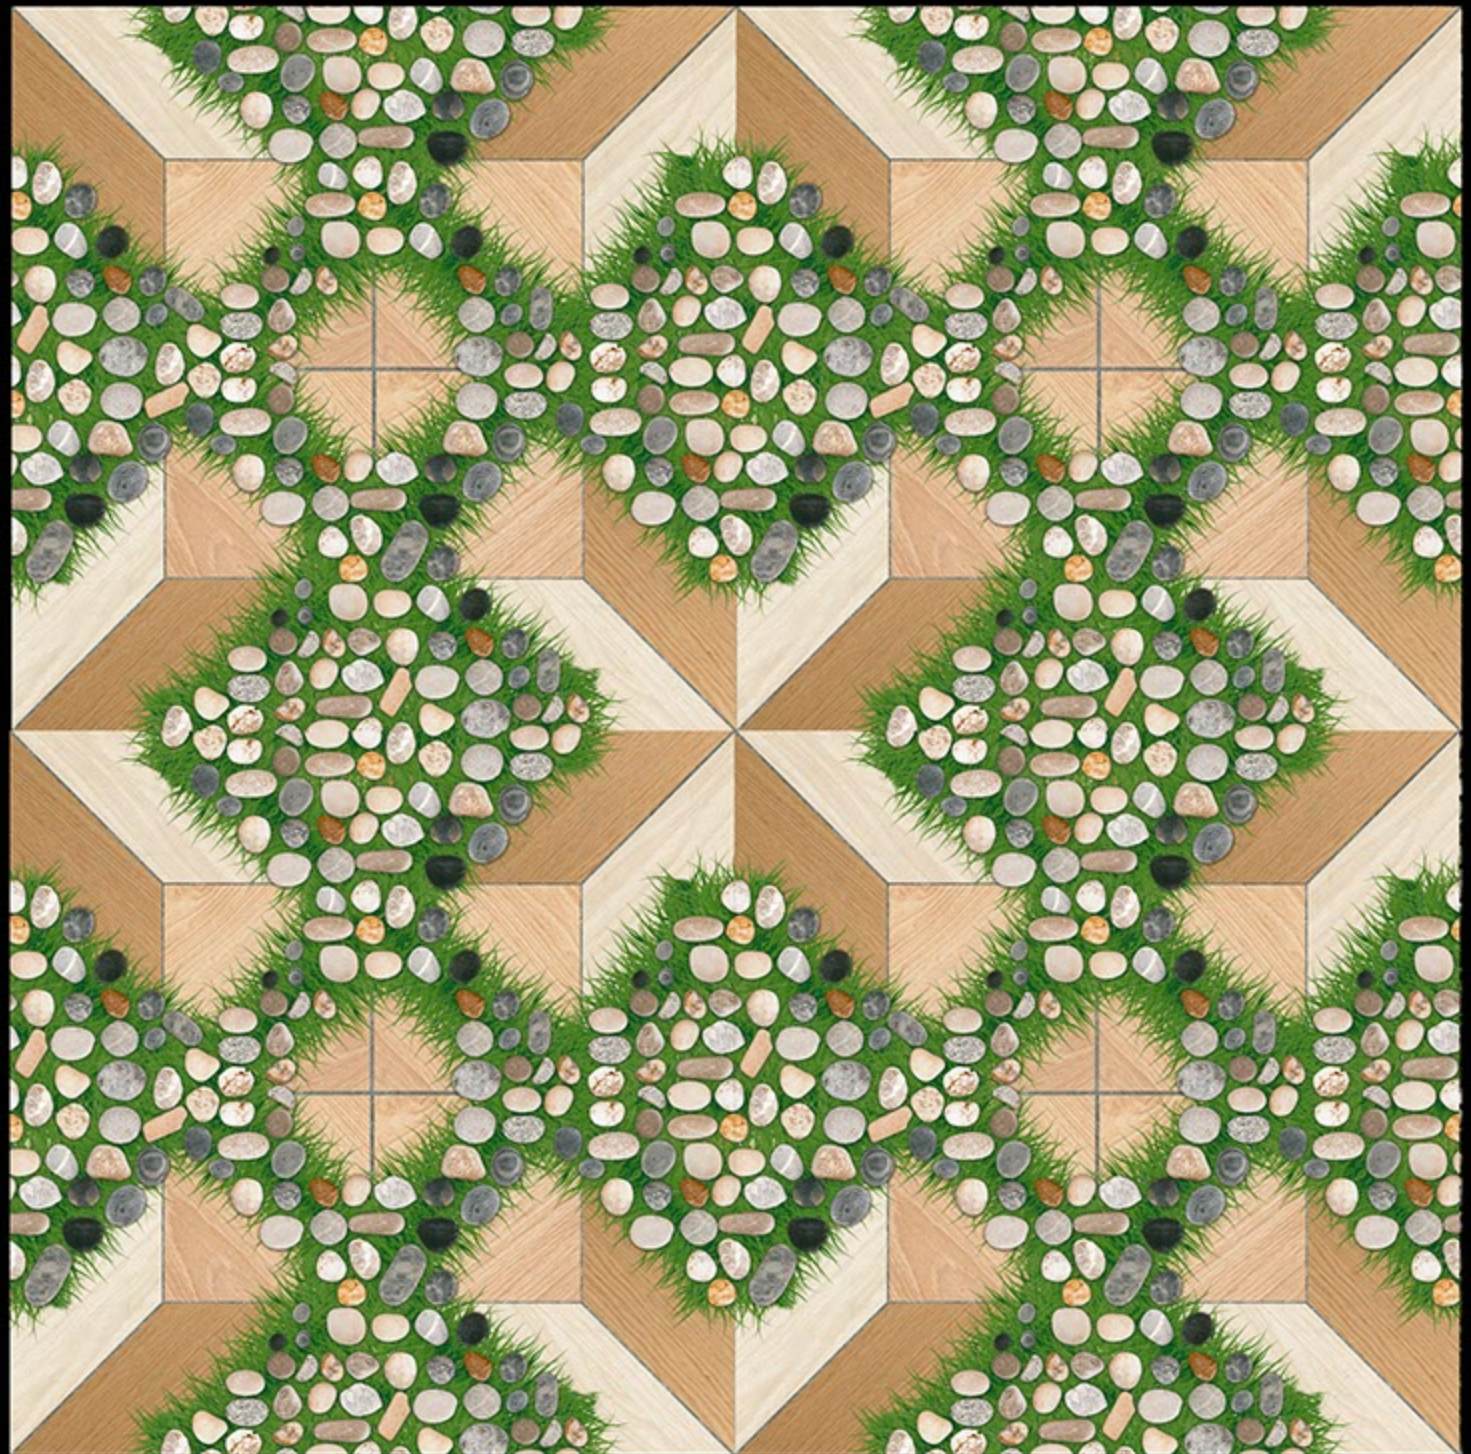

WS-2238

SATIN MATT PORCELAIN TILES

600 X 600 MM

WS-2239

SATIN MATT PORCELAIN TILES

600 X 600 MM

WS-2240

SATIN MATT PORCELAIN TILES